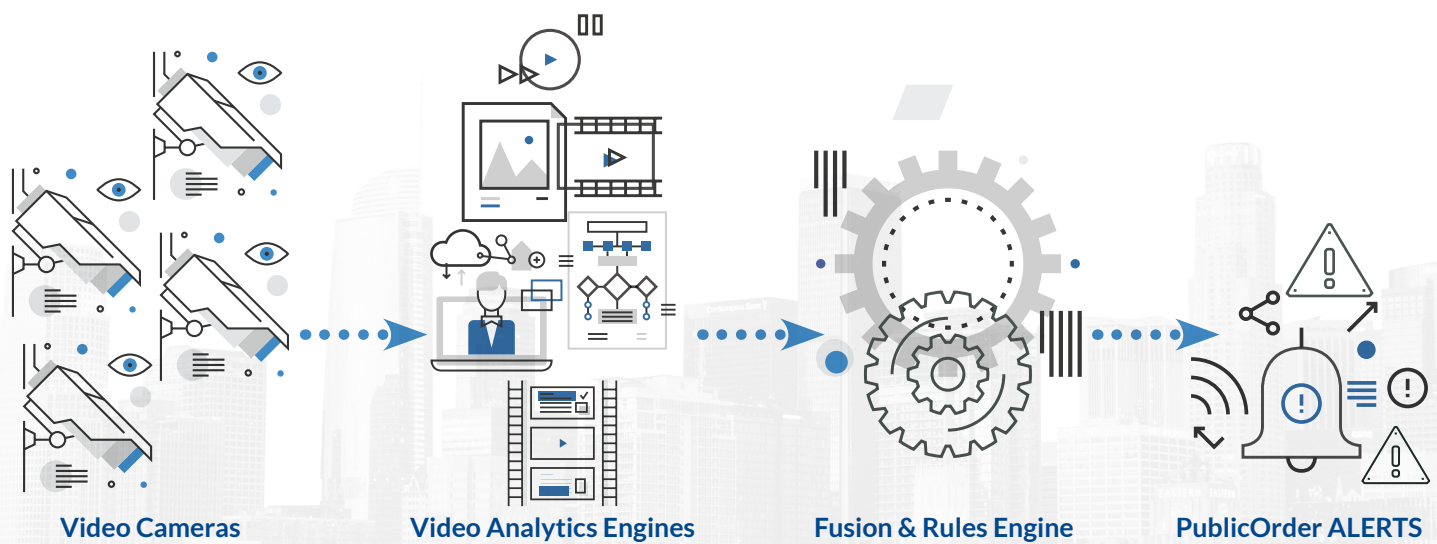

SmartEye

SMART VIDEO ANALYTICS SYSTEM FOR AUTOMATIC PUBLIC ORDER ALERTS

TSG SmartEye Video Analytics Surveillance Solution harness the power of video analytics and smart Data Fusion Engine to generate a single dashboard rule-based monitoring and alerting system, allowing to effectively process, analyze and monitor large volumes of real-time and historical video data.

SmartEye INCORPORATES BEST OF BREED TECHNOLOGIES IN AN OPEN ARCHITECTURE

- + 24/7 night and day
- + Real time alerts
- + According to customer requirements
- + Smart fusion engine providing reliable alerts
- + Simultaneous real time video analytics fusion
- + Smart alerting module, based on objects interaction
- + Built in integration to leading video analytics vendors
- + Research module provides wide range of querying options
- + Integration to TSG's command and control system (ICMS)
- + Event and task management
- + Advanced human-machine interface